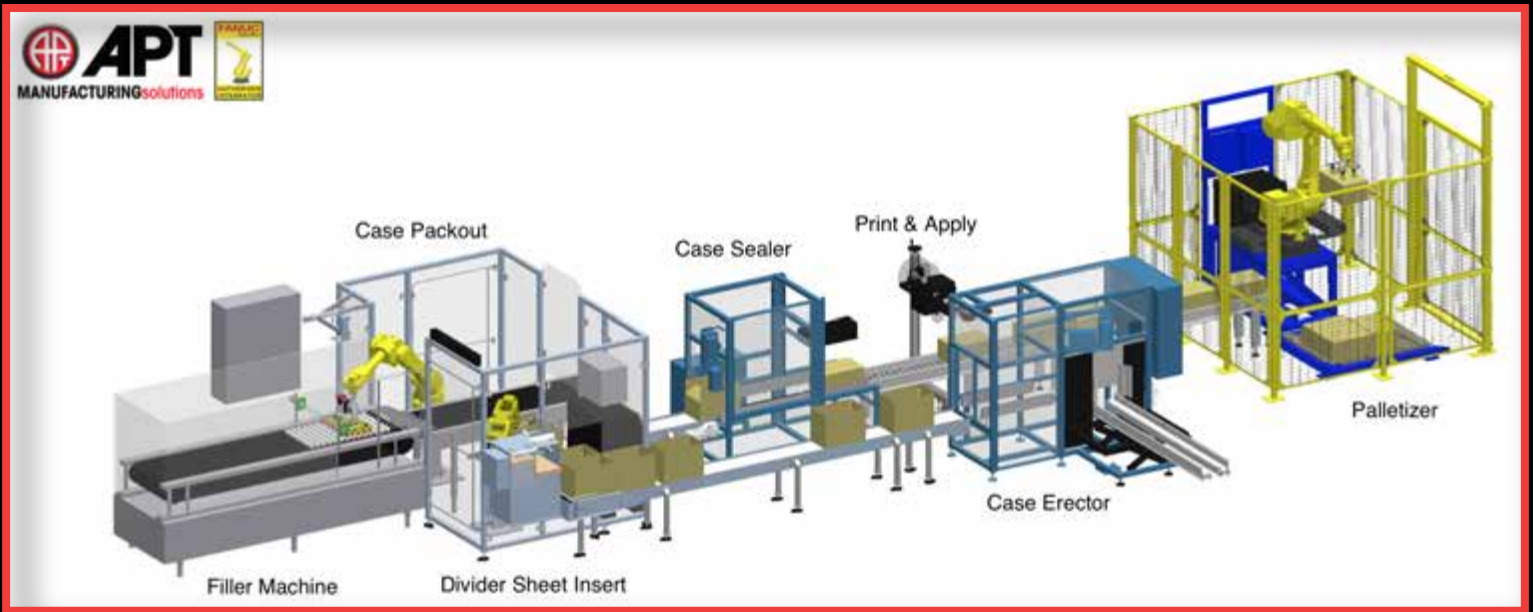

Industries Served:

- Food • Automotive • Industrial
- Pharmaceutical • Medical

PALLETIZING

- Safety—eliminates heavy lifting and twisting
- Adaptable—works with multiple case sizes
- Programmable—unlimited patterns and configurations
- Capabilities—can place slip sheets between layers

Solutions For:

- Cases (up to 200 lbs.) • Pails
- Bottles

Ask your sales representative to help you determine your potential savings through automation!

Scan code for a video demonstration.
Or, call: (419) 542-6681
Or visit us at: www.aptmfg.com

INTEGRATED AUTOMATION LINE

STANDARD FEATURES

APT MANUFACTURED END-OF-ARM-TOOLING ENSURES QUALITY RESULTS, AND TIMELY SYSTEM DELIVERY
EXPERIENCED IN-HOUSE ENGINEERING TEAM FOR MECHANICAL AND ELECTRICAL SYSTEM DESIGN
ALLEN-BRADLEY PLC'S AND CONTROLS. OPTIONALLY, CAN PROVIDE SIEMENS, MITSUBISHI OR OMRON PLC
ALL FANUC ROBOTS ARE SUPPLIED 'VISION READY'
ISO 9001:2008 CERTIFIED MANUFACTURER

ADDITIONAL OPTIONS/FEATURES & SUPPLEMENTAL SYSTEMS INTEGRATION EQUIPMENT

CARTON ERECTORS AND SEALERS
CASE ERECTORS AND SEALERS
AUTOMATIC SHRINK WRAP EQUIPMENT
CHECKWEIGHERS / METAL DETECTORS
LABELING SYSTEMS
PRODUCT DIVIDER SHEET INSERTERS
VISION SYSTEMS FOR LINE TRACKING, PRODUCT ORIENTING
SLIP SHEET / TIER SHEET CAPABILITY
AUTOMATIC PALLET DISPENSERS
AUTOMATIC STRETCH WRAPPERS
AUTOMATIC STRAPPERS
PALLET TRANSPORT CONVEYOR
STANDARD AND CUSTOMIZED PRODUCT/CARTON/TRAY/CASE TRANSPORT CONVEYORS